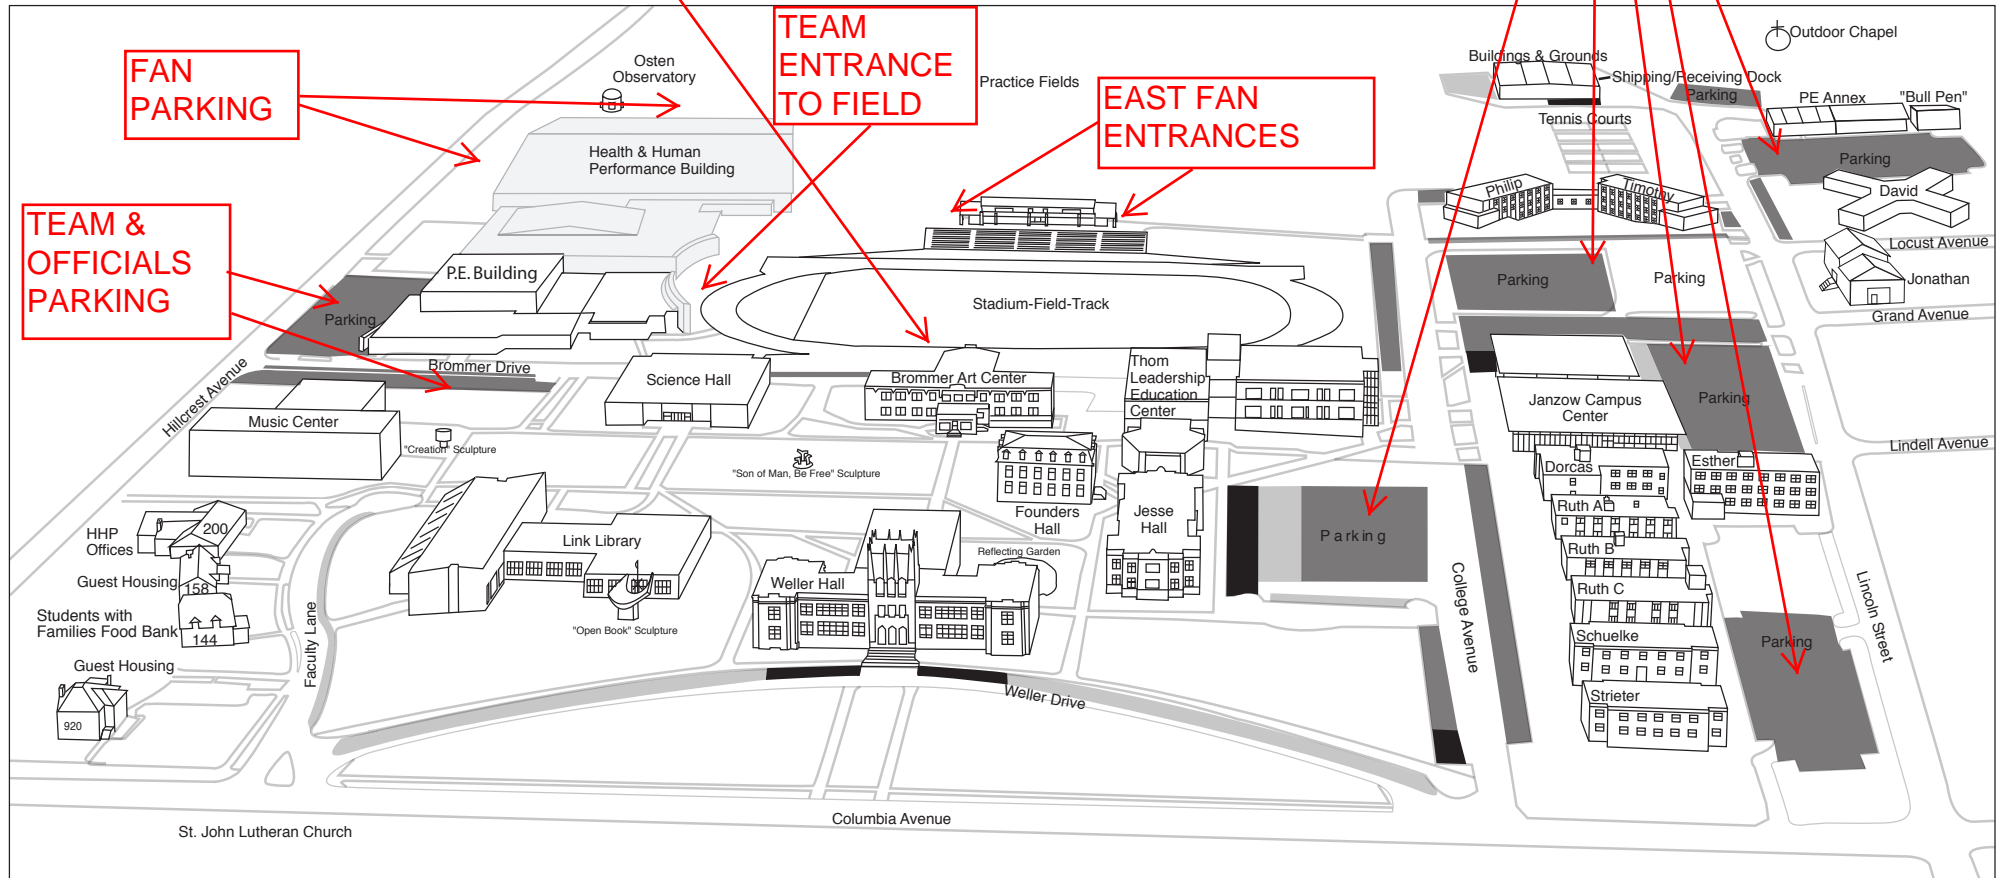

CONCORDIA UNIVERSITY NEBRASKA

800 North Columbia Avenue Seward, Nebraska 68434 800 535 5494 admiss@cune.edu

316388/21/08

Driving Directions:

From I-80: Take the Seward exit. Go north on Hwy. 15, 6 miles to the first stop light and turn right. Turn left at Columbia Avenue.

From U.S. 34: Turn north on Columbia Avenue.

From Hwy. 15 North: Proceed south on Hwy. 15 to Hillcrest Avenue and turn left at the Concordia sign. Turn right at Columbia Avenue.

MAP OF CONCORDIA UNIVERSITY FOR SEWARD HS HOME FOOTBALL GAMES